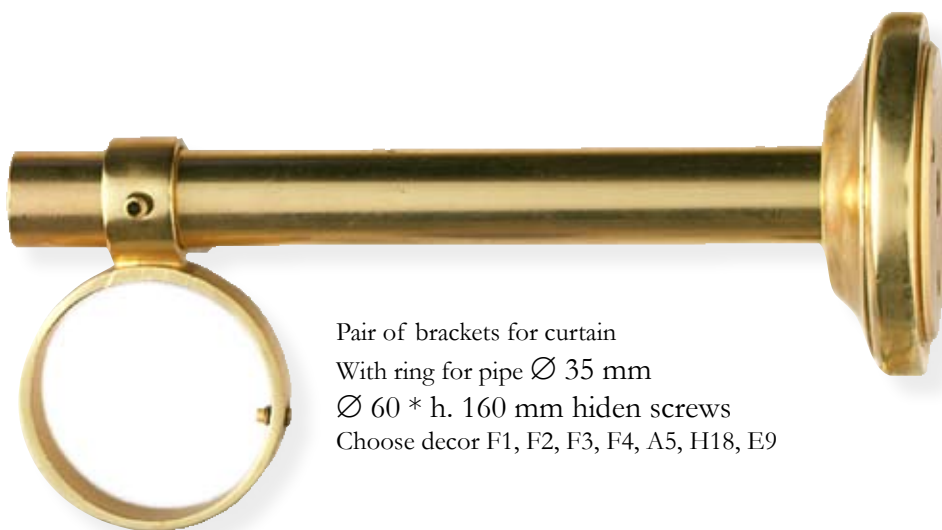

BELL: Streaked D 39 J

Pair of brackets for curtain
With ring for pipe $\varnothing$ 35 mm
 $\varnothing$ 60 * h. 160 mm hidden screws
Choose decor F1, F2, F3, F4, A5, H18, E9

Ring for curtain pipes
 $\varnothing$ 72 * 8 mm

Pair pipes caps, $\varnothing$ 35 mm int.
 $\varnothing$ 56 * 45 mm

F6

F5

F7