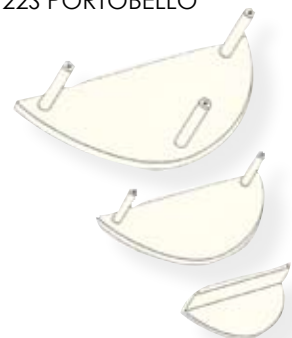

AUM

MEDIUM PLATES AUM

AU13 D-HANDLE 25 x 130 x 24 mm

AUS

SMALL PLATES AUS

J 6L NOMADE

J 6M ONDE

J 6S GROOVES

J9 D-HANDLE 25 x130 x 24 mm

LARGE PLATES

MEDIUM PLATES

SMALL PLATES

L 24L UZBEK

L 24M BERBERE

L 24S NOTTING HILL

LARGE PLATES

MEDIUM PLATES

SMALL PLATES

L 22L BAIKHAL

L 22M TOUAREG

L 22S PORTOBELLO

LARGE PLATES

MEDIUM PLATES

SMALL PLATES

J 8L VOYAGE

LARGE PLATES

J 8M BOHO

MEDIUM PLATES

J 8S SEINE

SMALL PLATES

U 16L POMPADOUR

LARGE PLATES