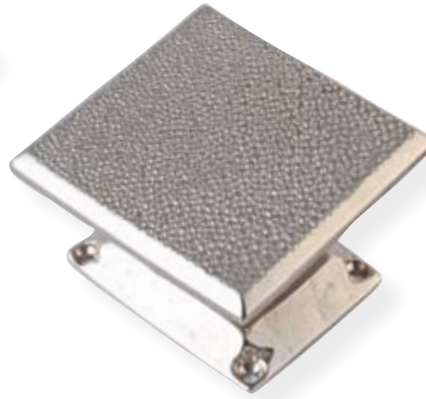

DOOR KNOB (TURN)

CABINET KOBS

ALLIGATOR STYLE: BC 14 & K8

BC 16

BC 15 & K8

Large BC 10 - Medium BC 11 - Small BC 12

GALUCHAT STYLE: GA 14 & K8

GA 16